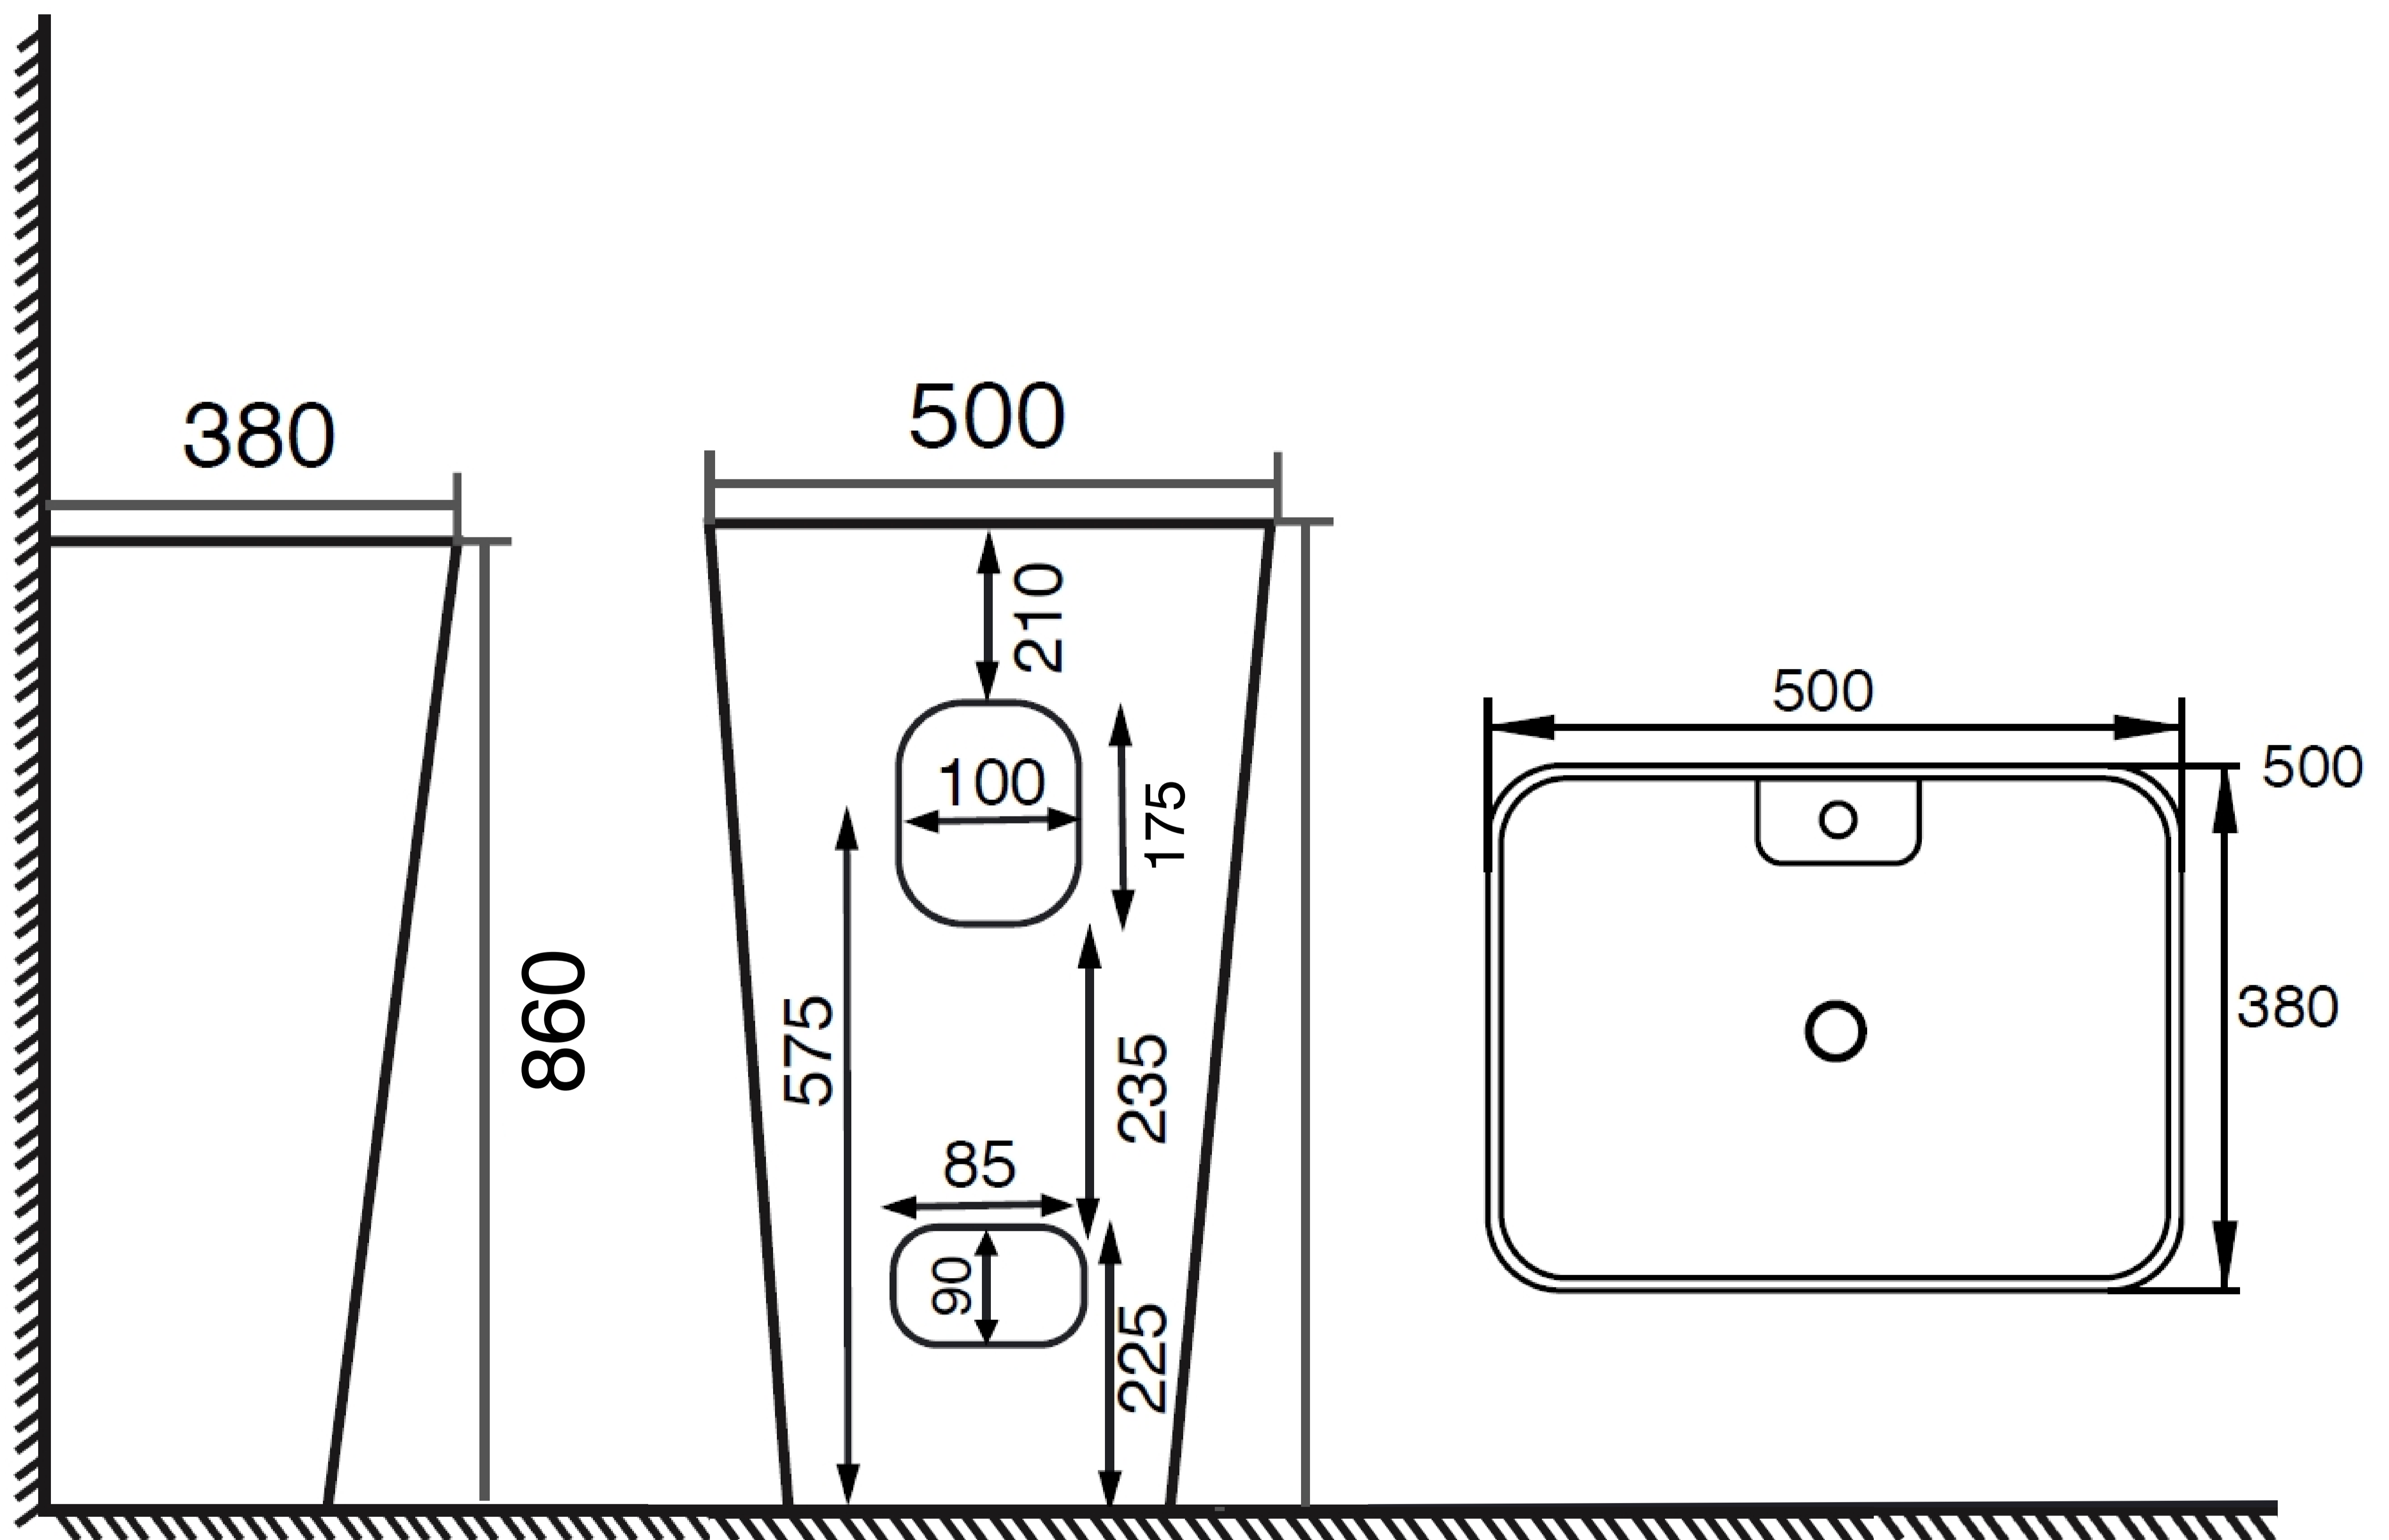

# Floor Mounted Pedestal With Tap Hole

Product Code : 1935

Technical Drawing

All dimension are in **mm**